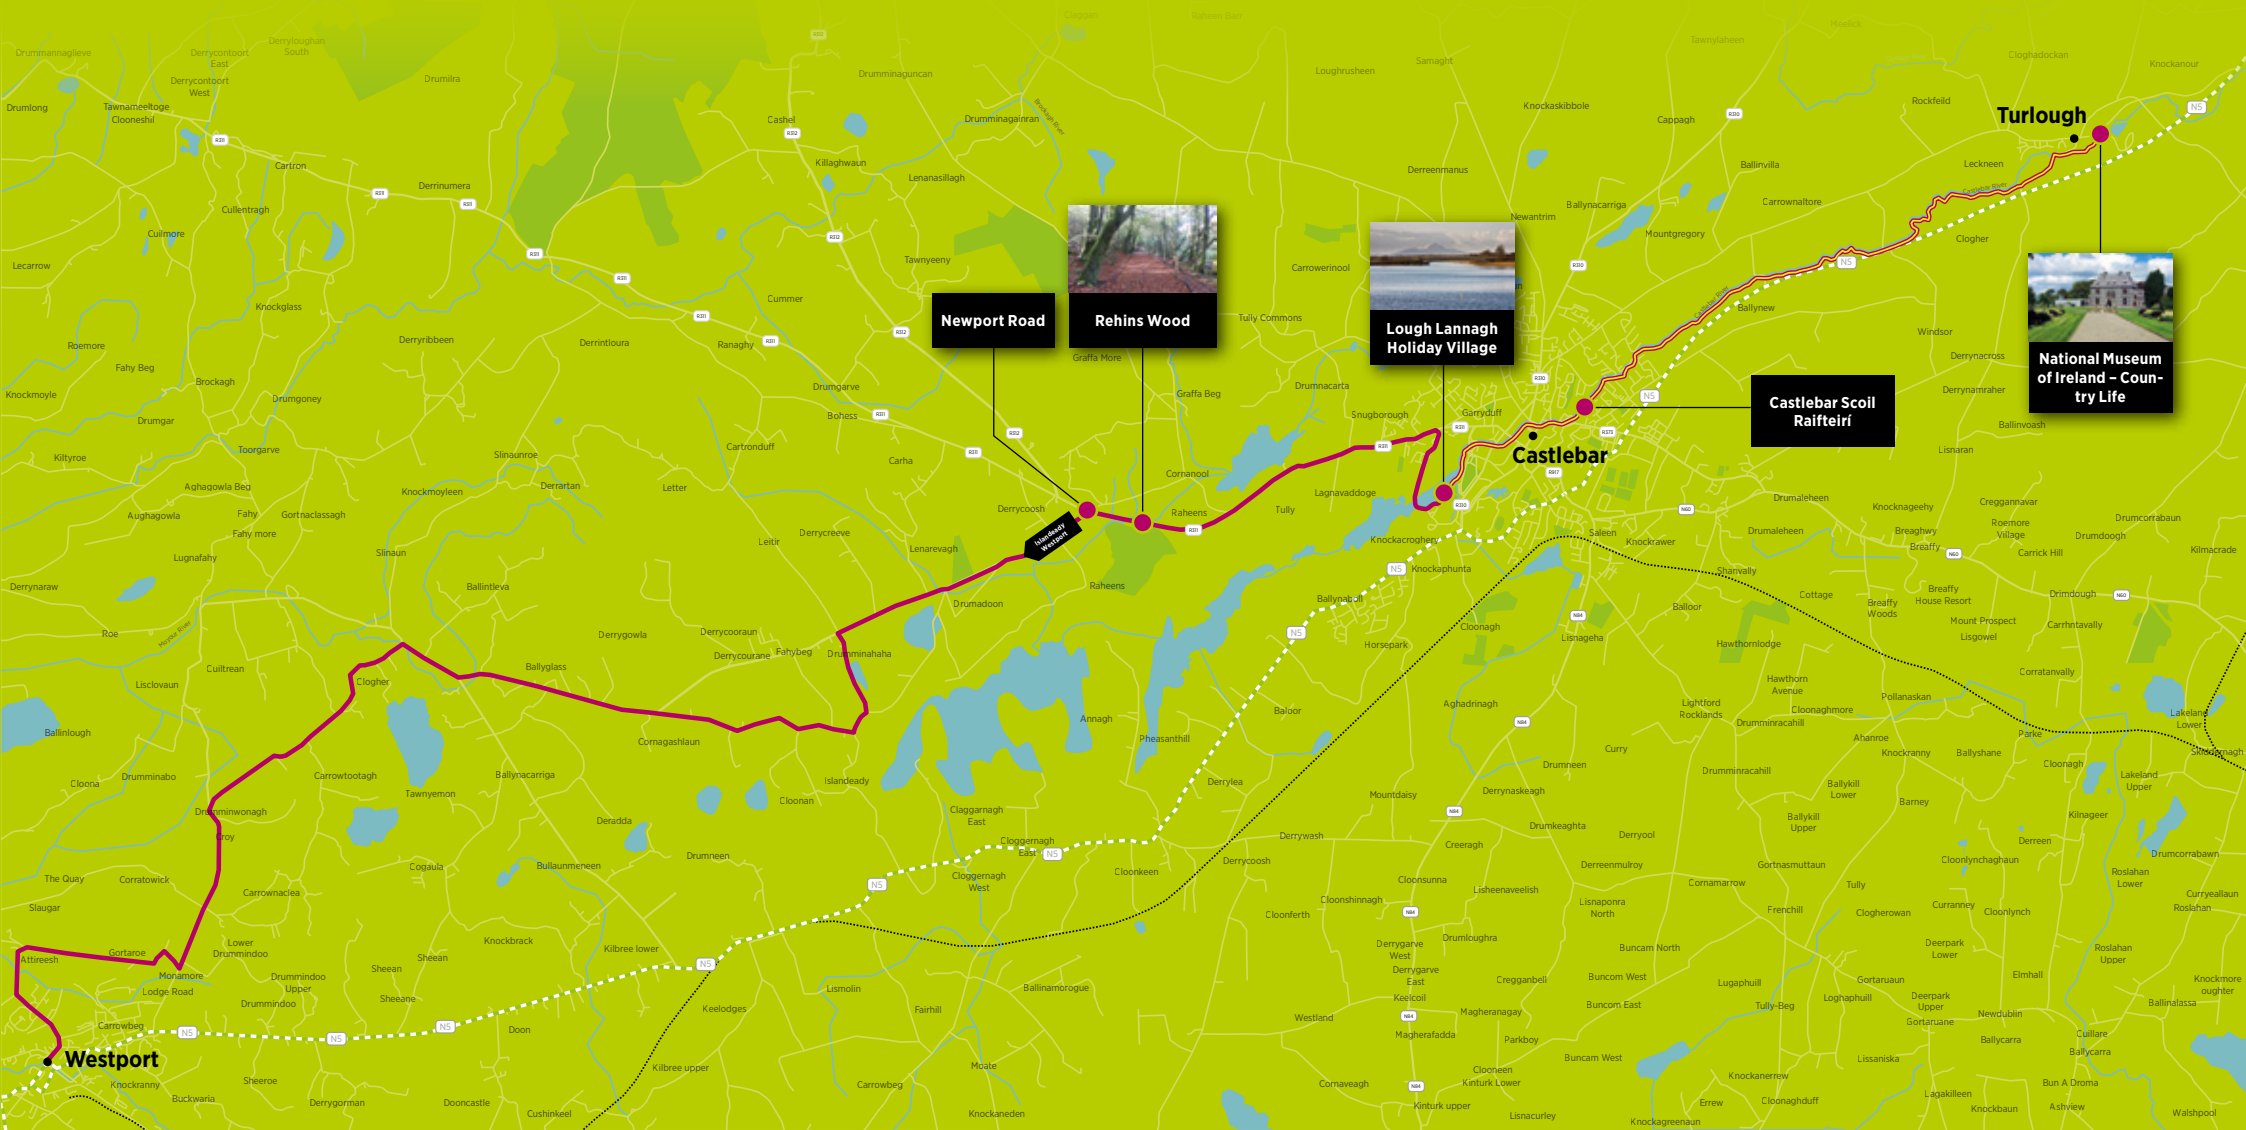

Castlebar Network

Link route to Westport

Newport Road

Rehins Wood

Lough Lannagh
Holiday Village

Castlebar Scoil
Ráifeiri

National Museum
of Ireland - Country
Life

Westport

Turlough

Castlebar